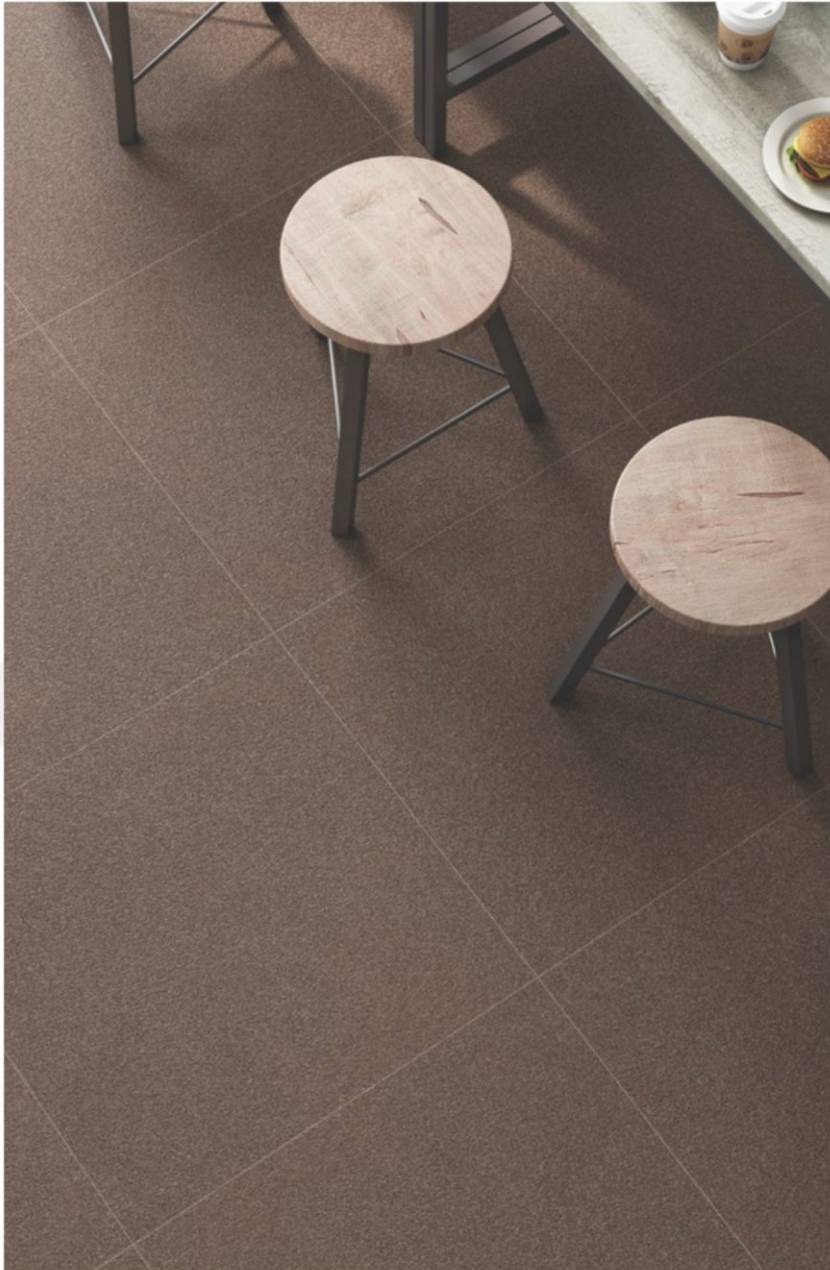

RESIDENTIAL / COMMERCIAL / PERSONAL SPACES

Stylish, safe, versatile With grooved and embossed punch effects, Magic Series tiles offer elegant, slip-resistant surfaces for residential balconies and pool decks.